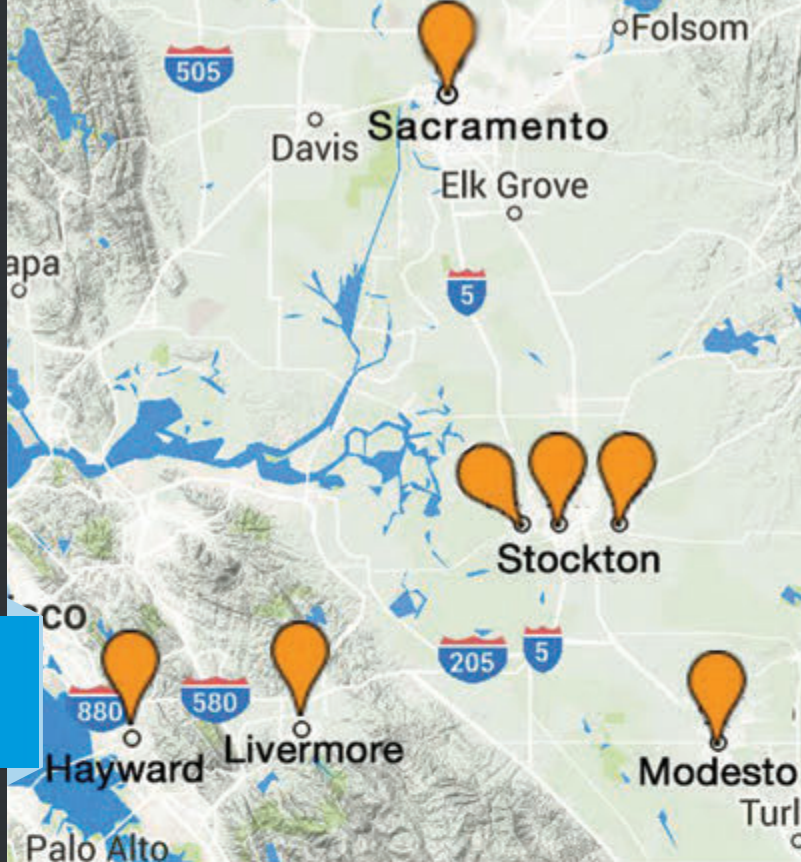

Experienced, Respected Leadership

Family-owned means a level of care that is personal. Our management team looks forward to meeting you.

Get in **Touch**
(925) 838-1691
www.prismlogistics.com

THE CAPACITY TO SERVE
 1.4 MILLION SQ FT
 STRATEGICALLY LOCATED
 THROUGHOUT NORTHERN
 CALIFORNIA

Equipment, systems, processes and people
 with experienced and respected leaders.

CALL US NOW

(925) 838-1691

OUR LOCATIONS

HAYWARD
 1961 Stearman Avenue
 Hayward, CA 94545
 510-783-8888

SACRAMENTO
 1675 Overland Court
 West Sacramento, CA 95691
 916-372-3600

MODESTO
 585 Garner Road, Ste 100
 Modesto, CA 95357
 209-300-8200

LIVERMORE
 6383 Las Positas Road
 Livermore, CA 94551
 925-583-0200

STOCKTON
 Frontier Way
 4686 Frontier Way
 Stockton, CA 95215
 209-323-6300